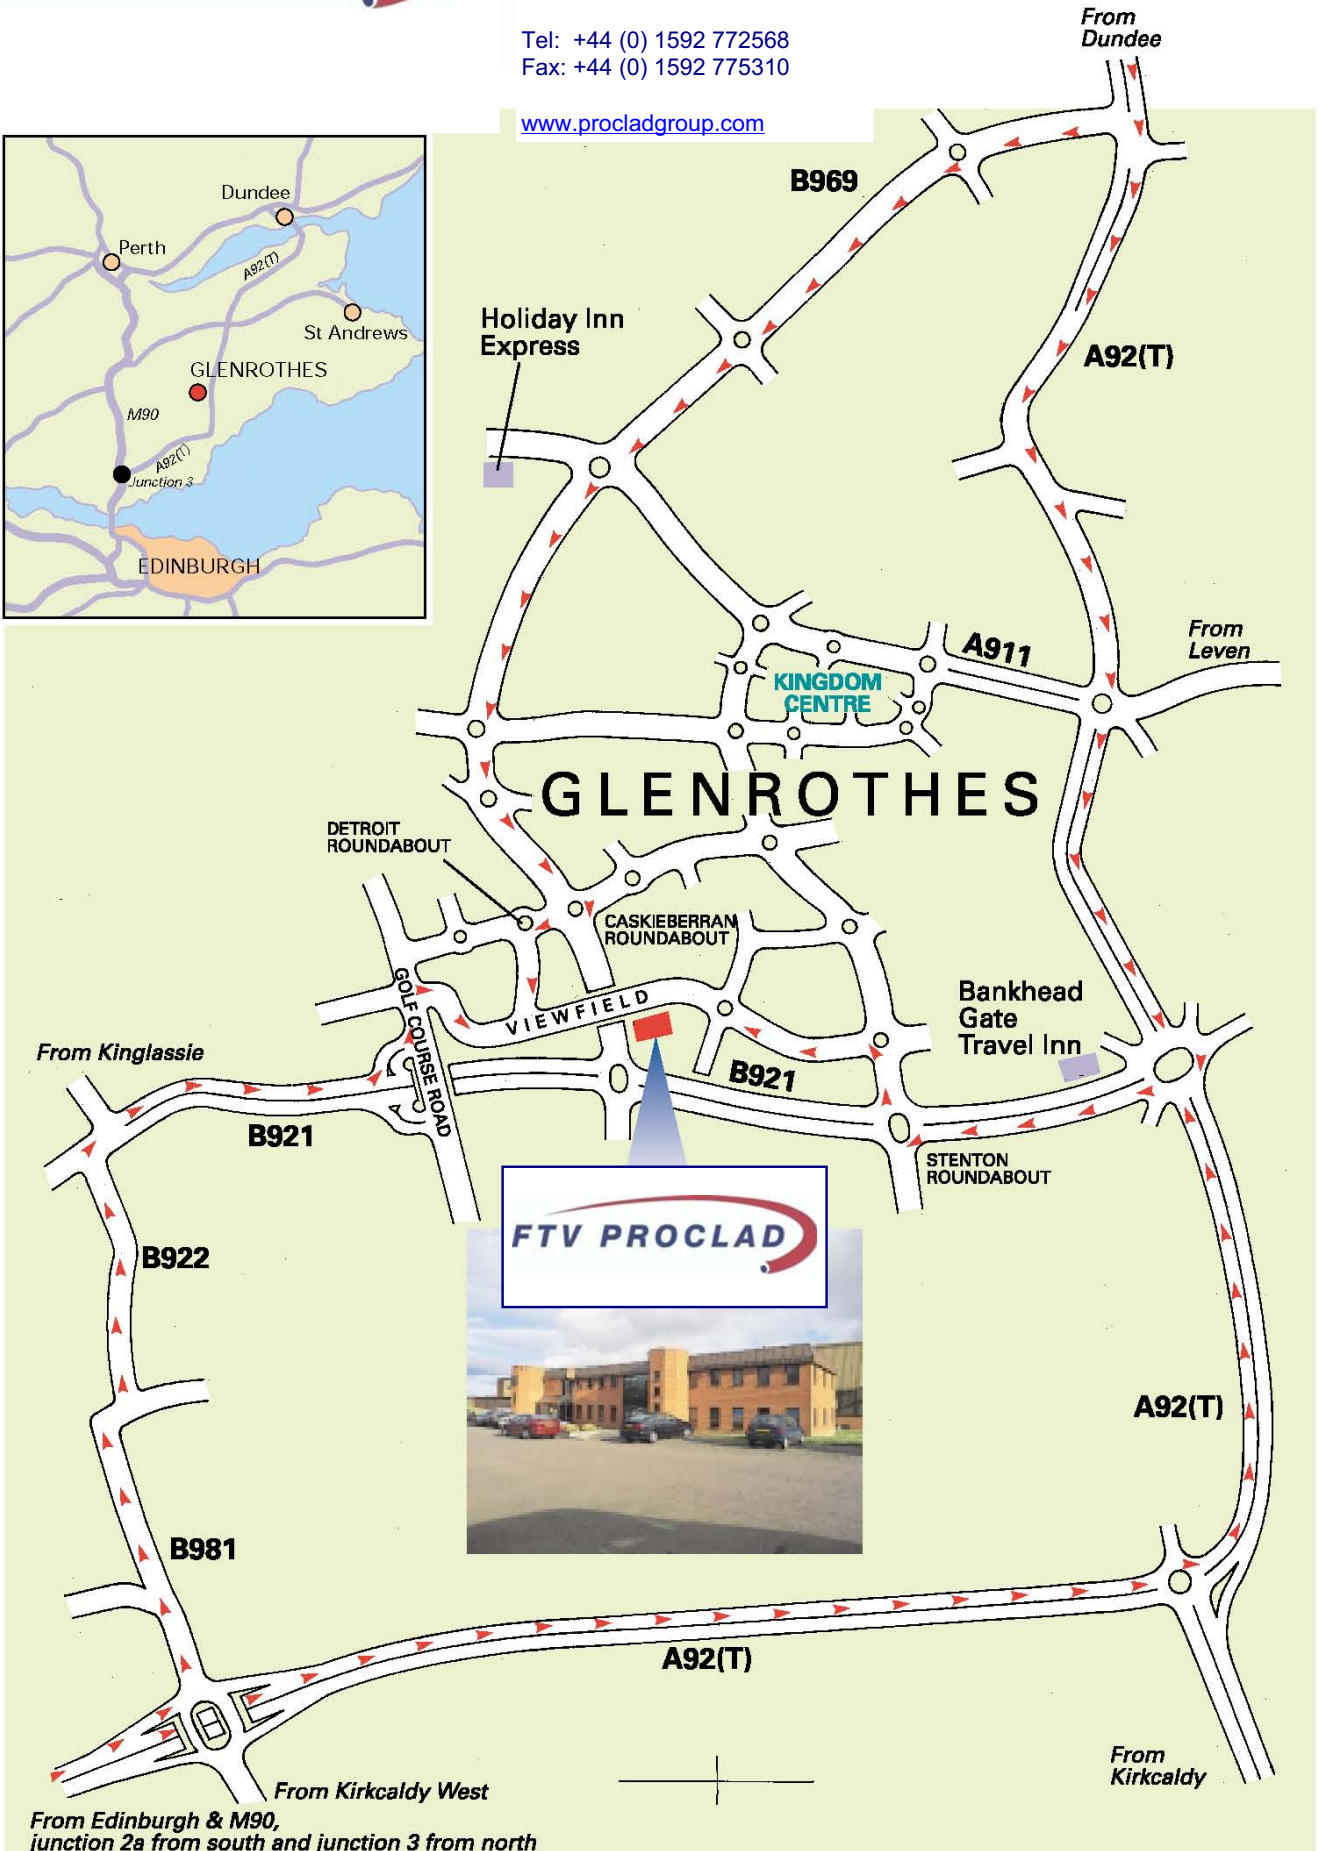

FTV Proclad International Ltd
Viewfield Industrial Estate
Glenrothes
Fife
KY6 2RD

Tel: +44 (0) 1592 772568
Fax: +44 (0) 1592 775310

www.procladgroup.com

From Edinburgh & M90,
junction 2a from south and junction 3 from north